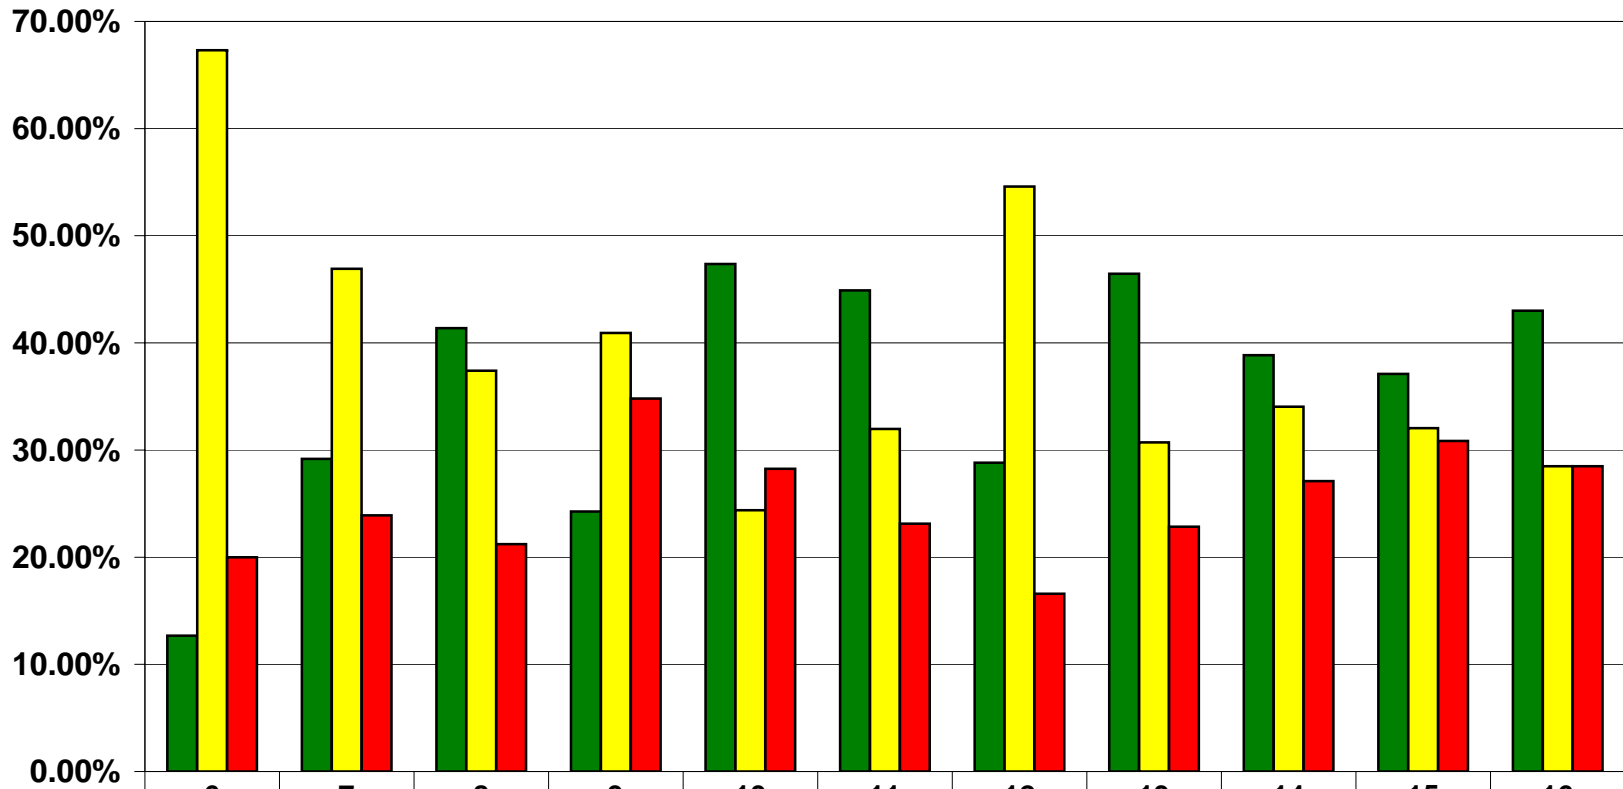

Area 3 Activity Summary By Hour

	6	7	8	9	10	11	12	13	14	15	16
■ Sum of DA%	12.68%	29.18%	41.38%	24.26%	47.36%	44.90%	28.82%	46.45%	38.86%	37.11%	43.01%
■ Sum of DS%	67.32%	46.91%	37.40%	40.93%	24.39%	31.97%	54.59%	30.71%	34.05%	32.05%	28.49%
■ Sum of DELAY%	20.00%	23.91%	21.22%	34.80%	28.25%	23.13%	16.59%	22.84%	27.09%	30.84%	28.49%